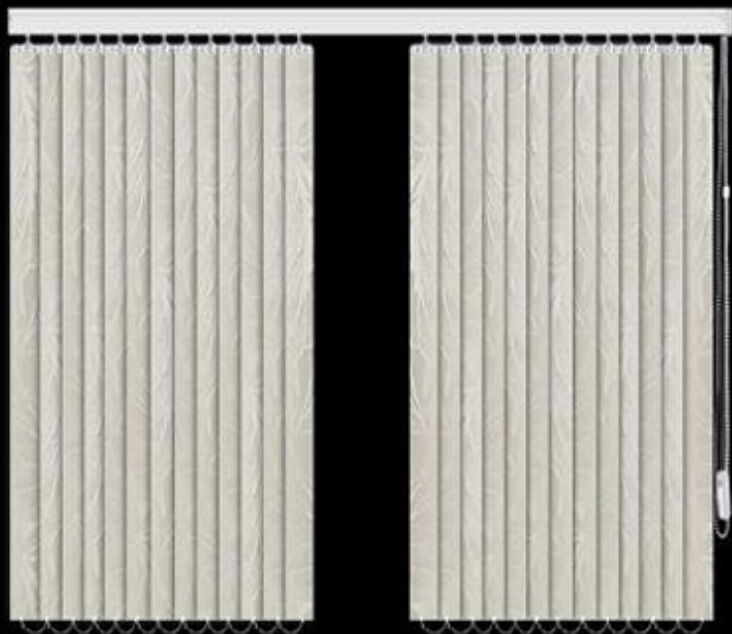

Freely adjust the light, harmonious daylighting art

Dual control system,
easy to control, move and flip over

One-piece and double-piece, two ways of opening ways for choice

Double-piece

One-piece

SCENE COLLOCATION DISPLAY

**Suitable for home decoration,
bathroom and toilet**

Super soundless draw cord system

Quality PVC vertical blind

Streamline bottom beads, thickened edging

Quality accessories

Side-push window
(Exterior/interior mounting)

Outward-push window
(Exterior/interior mounting)

Inward-push window
(only Exterior mounting)

INSTALL

INSTALL

Volcano pattern ocean blue

Volcano pattern khaki

Volcano pattern beige

Volcano pattern silver gray

volcano pattern pearl white

silky pattern creamy white

starry sky pattern pearl white