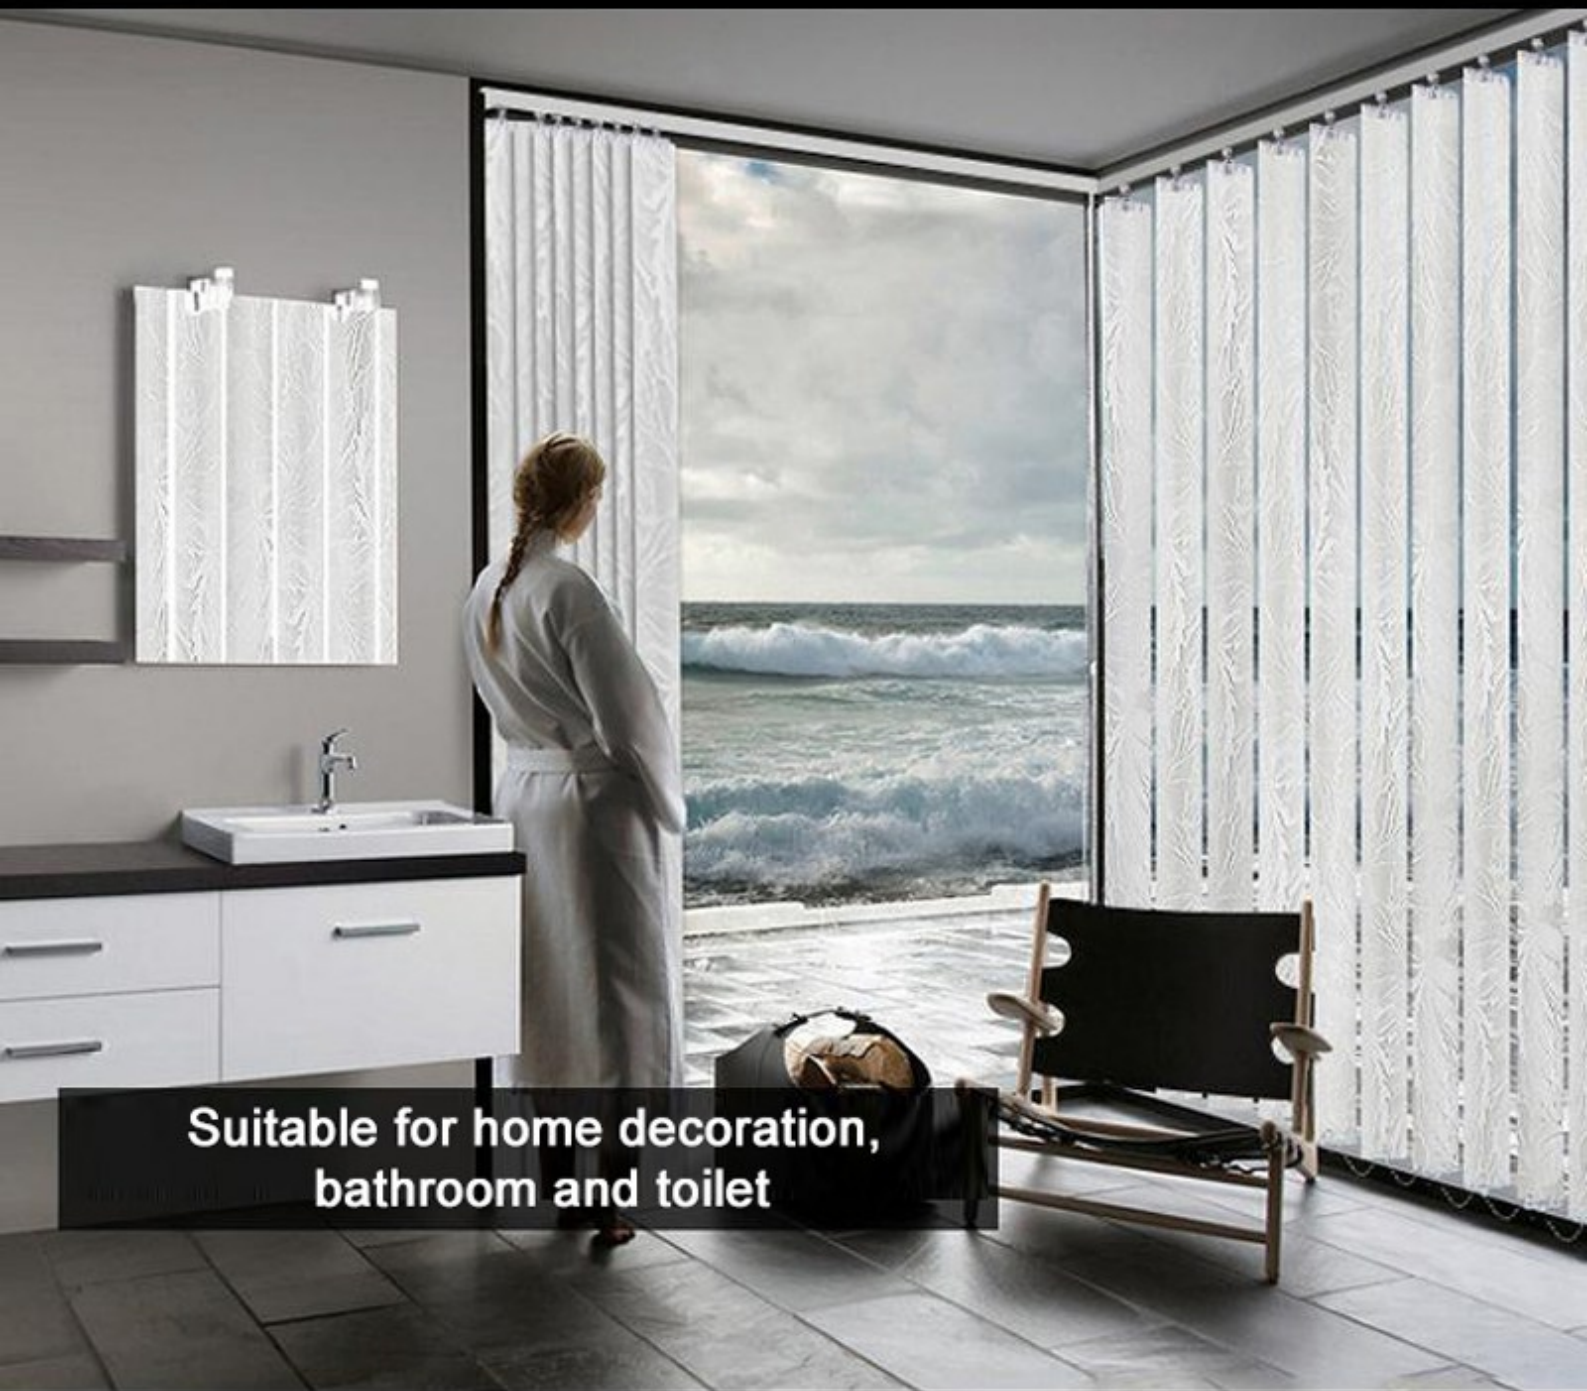

Freely adjust the light, harmonious daylighting art

Dual control system,
easy to control, move and flip over

One-piece and double-piece, two ways of opening ways for choice

Double-piece

One-piece

SCENE COLLOCATION DISPLAY

**Suitable for home decoration,
bathroom and toilet**

Super soundless draw cord system

Quality PVC vertical blind

Streamline bottom beads, thickened edging

Quality accessories

Side-push window
(Exterior/interior mounting)

Outward-push window
(Exterior/interior mounting)

Inward-push window
(only Exterior mounting)

INSTALL

INSTALL

Volcano pattern ocean blue

Volcano pattern khaki

Volcano pattern beige

Volcano pattern silver gray