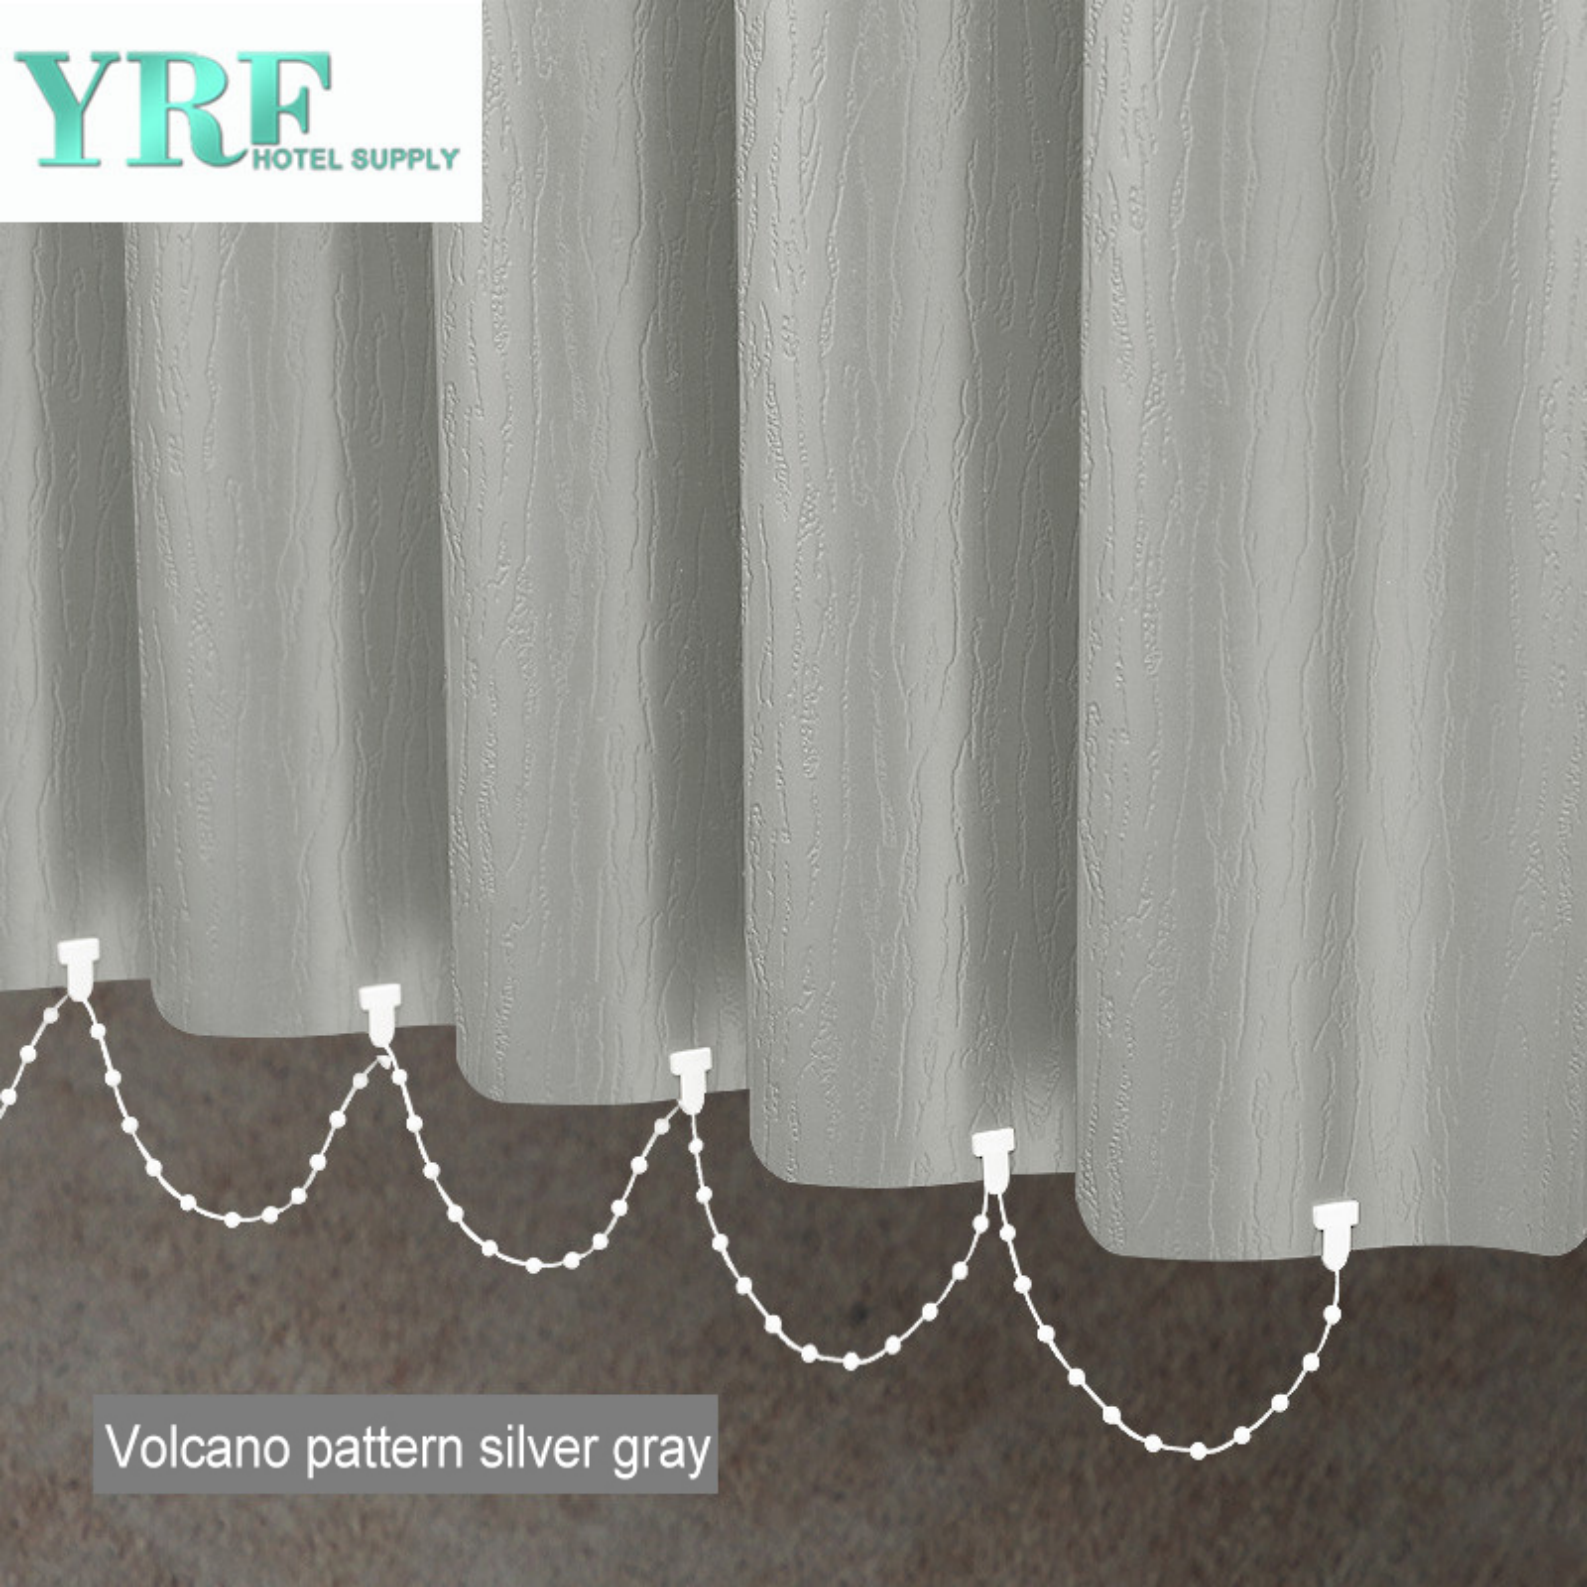

**Suitable for home decoration,
bathroom and toilet**

Super soundless draw cord system

Quality PVC vertical blind

Streamline bottom beads, thickened edging

Quality accessories

Side-push window
(Exterior/interior mounting)

Outward-push window
(Exterior/interior mounting)

Inward-push window
(only Exterior mounting)

INSTALL

INSTALL

Volcano pattern ocean blue

Volcano pattern khaki

Volcano pattern beige

Volcano pattern silver gray

volcano pattern pearl white

silky pattern creamy white

starry sky pattern pearl white