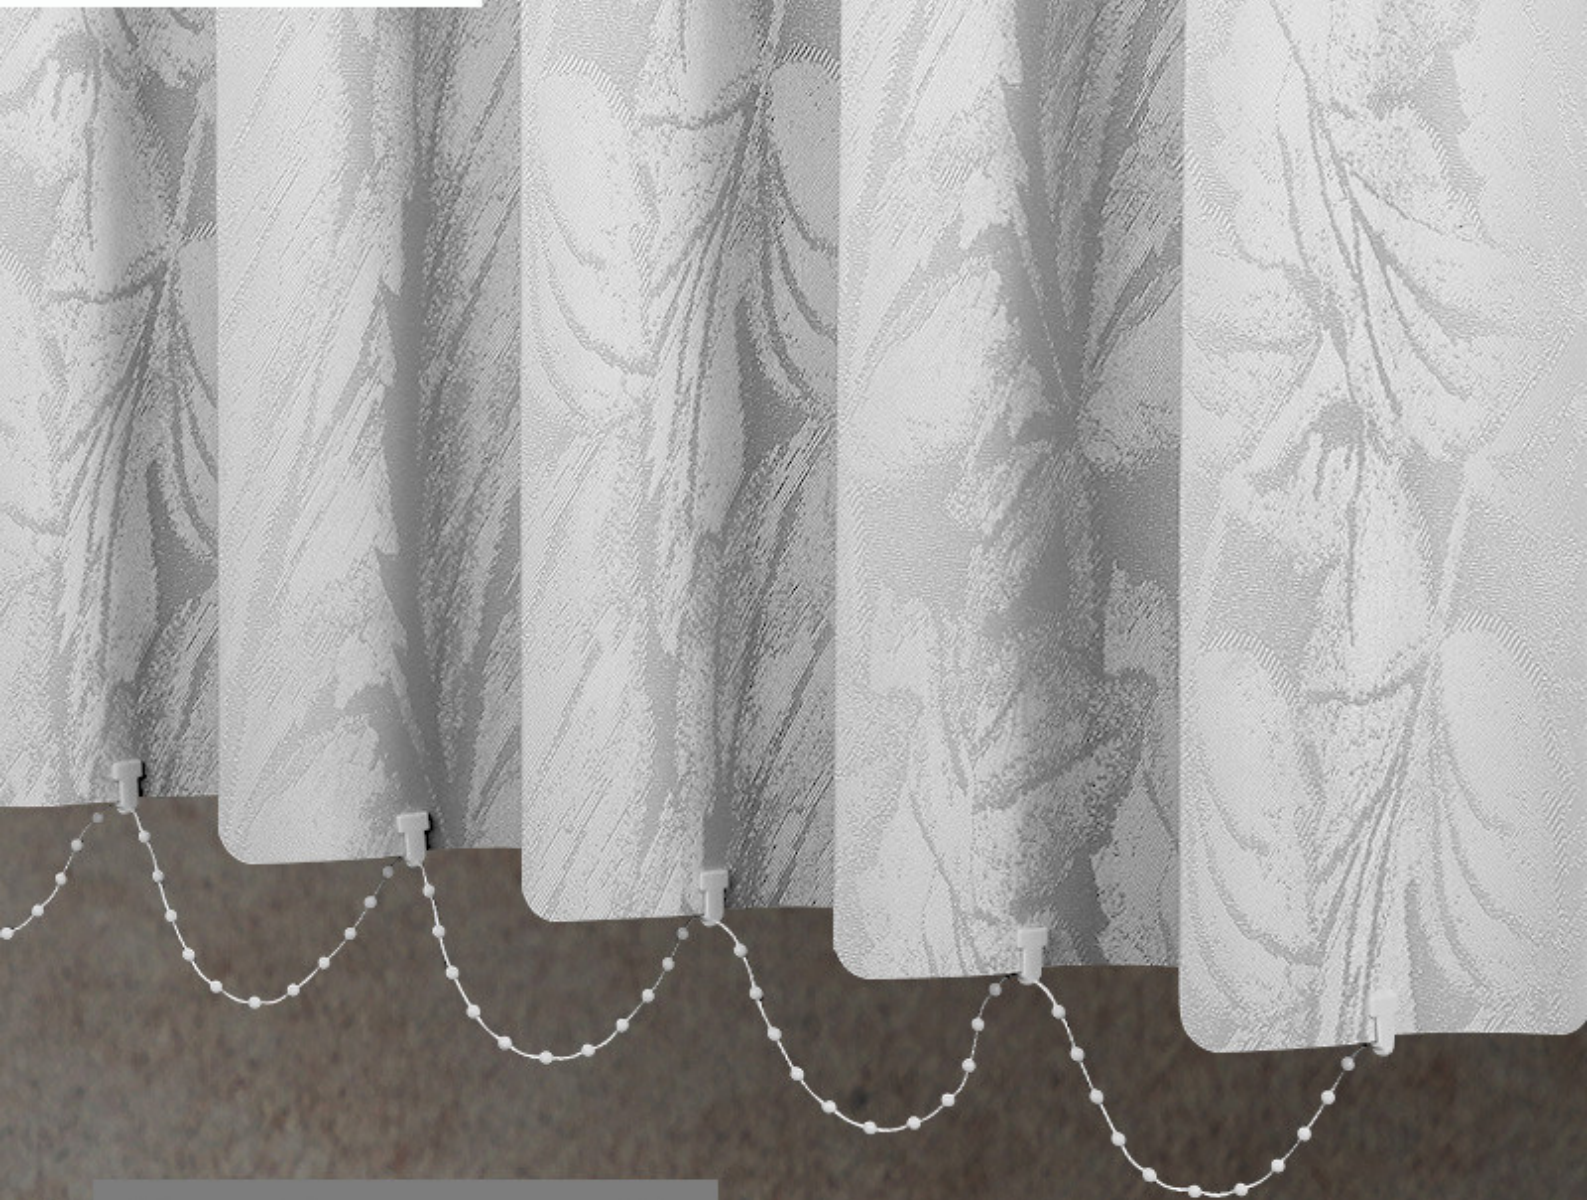

Freely adjust the light, harmonious daylighting art

Dual control system,
easy to control, move and flip over

One-piece and double-piece, two ways of opening ways for choice

Double-piece

One-piece

SCENE COLLOCATION DISPLAY

**Suitable for home decoration,
bathroom and toilet**

Super soundless draw cord system

Quality PVC vertical blind

Streamline bottom beads, thickened edging

Quality accessories

Side-push window
(Exterior/interior mounting)

Outward-push window
(Exterior/interior mounting)

Inward-push window
(only Exterior mounting)

INSTALL

INSTALL

Volcano pattern ocean blue

Volcano pattern khaki

Volcano pattern beige

Volcano pattern silver gray

volcano pattern pearl white

silky pattern creamy white

starry sky pattern pearl white